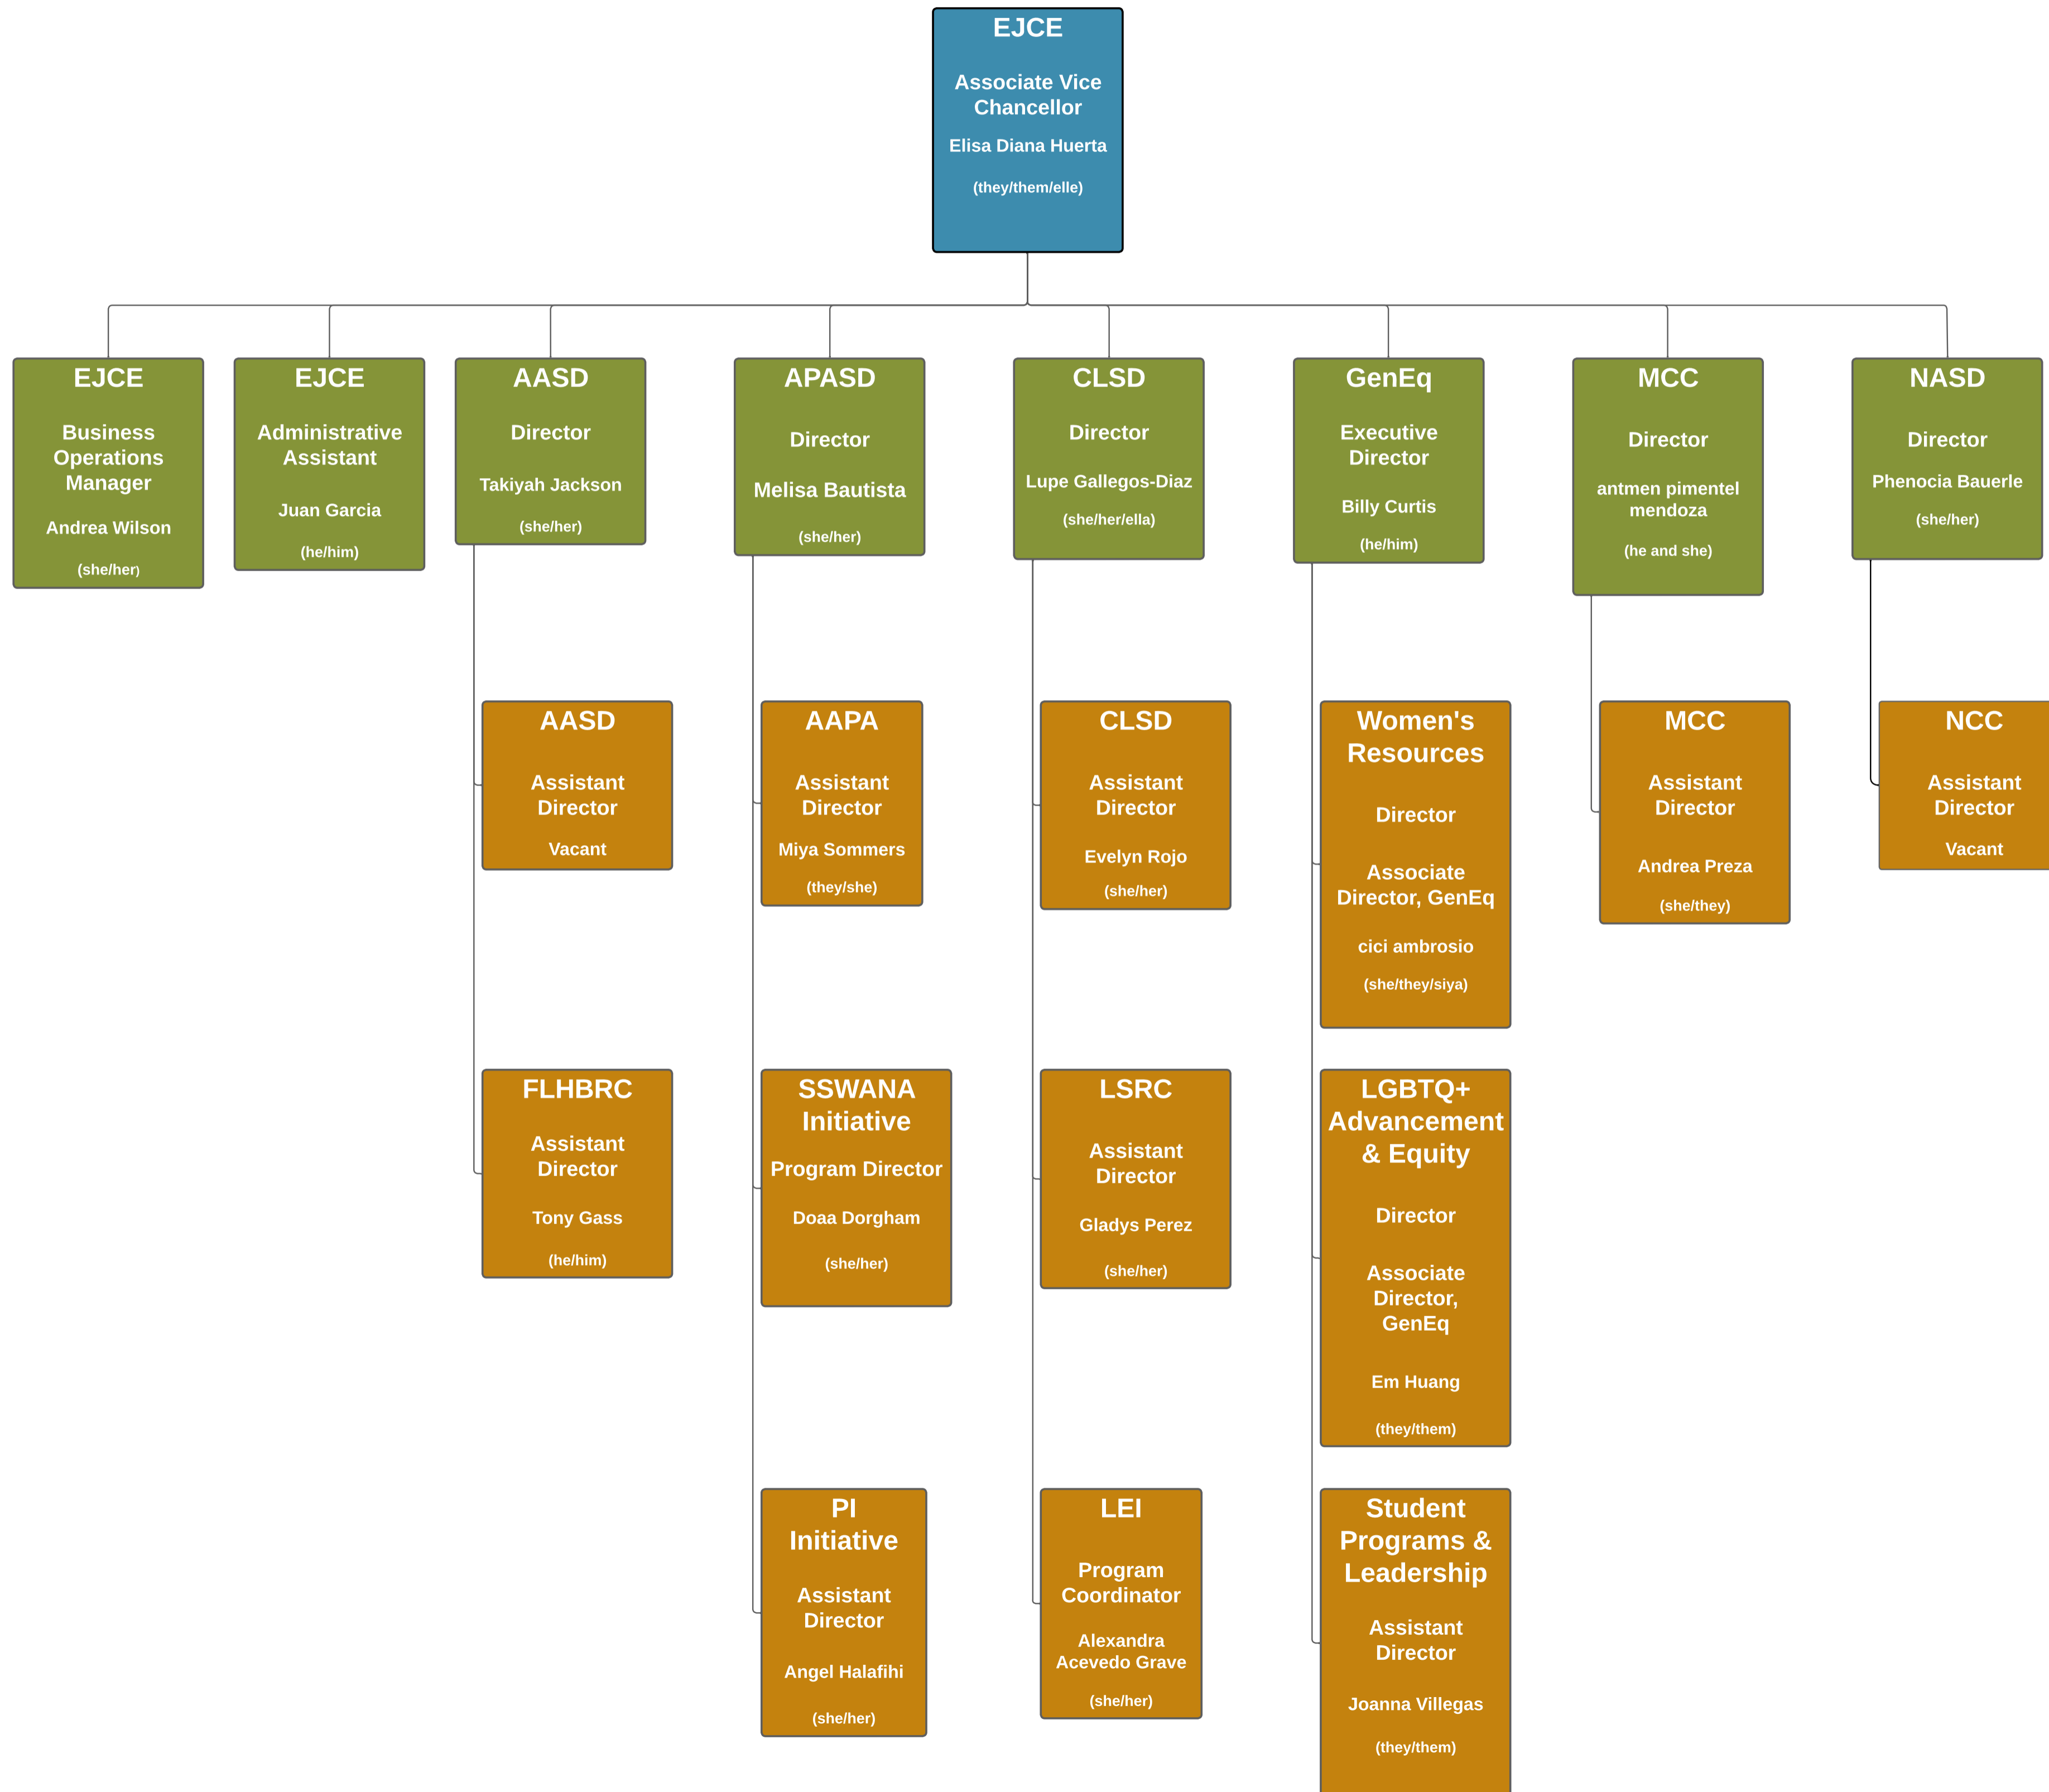

Centers for Educational Justice & Community Engagement (EJCE)

ejce.berkeley.edu

Organizational Chart

Updated March 2024

Key

- AAPA:** Asian American Political Activation Program
- AASD:** African American Student Development
- APASD:** Asian Pacific American Student Development
- CLSD:** Chicanx Latinx Student Development
- FLHBRC:** Fannie Lou Hamer Black Resource Center
- GenEq:** Gender Equity Resource Center
- LEI:** Latinxs & the Environment Initiative
- LGBTQ+:** LGBTQ+ Advancement & Equity
- LSRC:** Latinx Student Resource & Community Center
- MCC:** Multicultural Community Center
- NASD:** Native American Student Development
- NCC:** Native Community Center
- PI:** Pacific Islander
- SSWANA:** South Asian, Southwest Asian, & North African